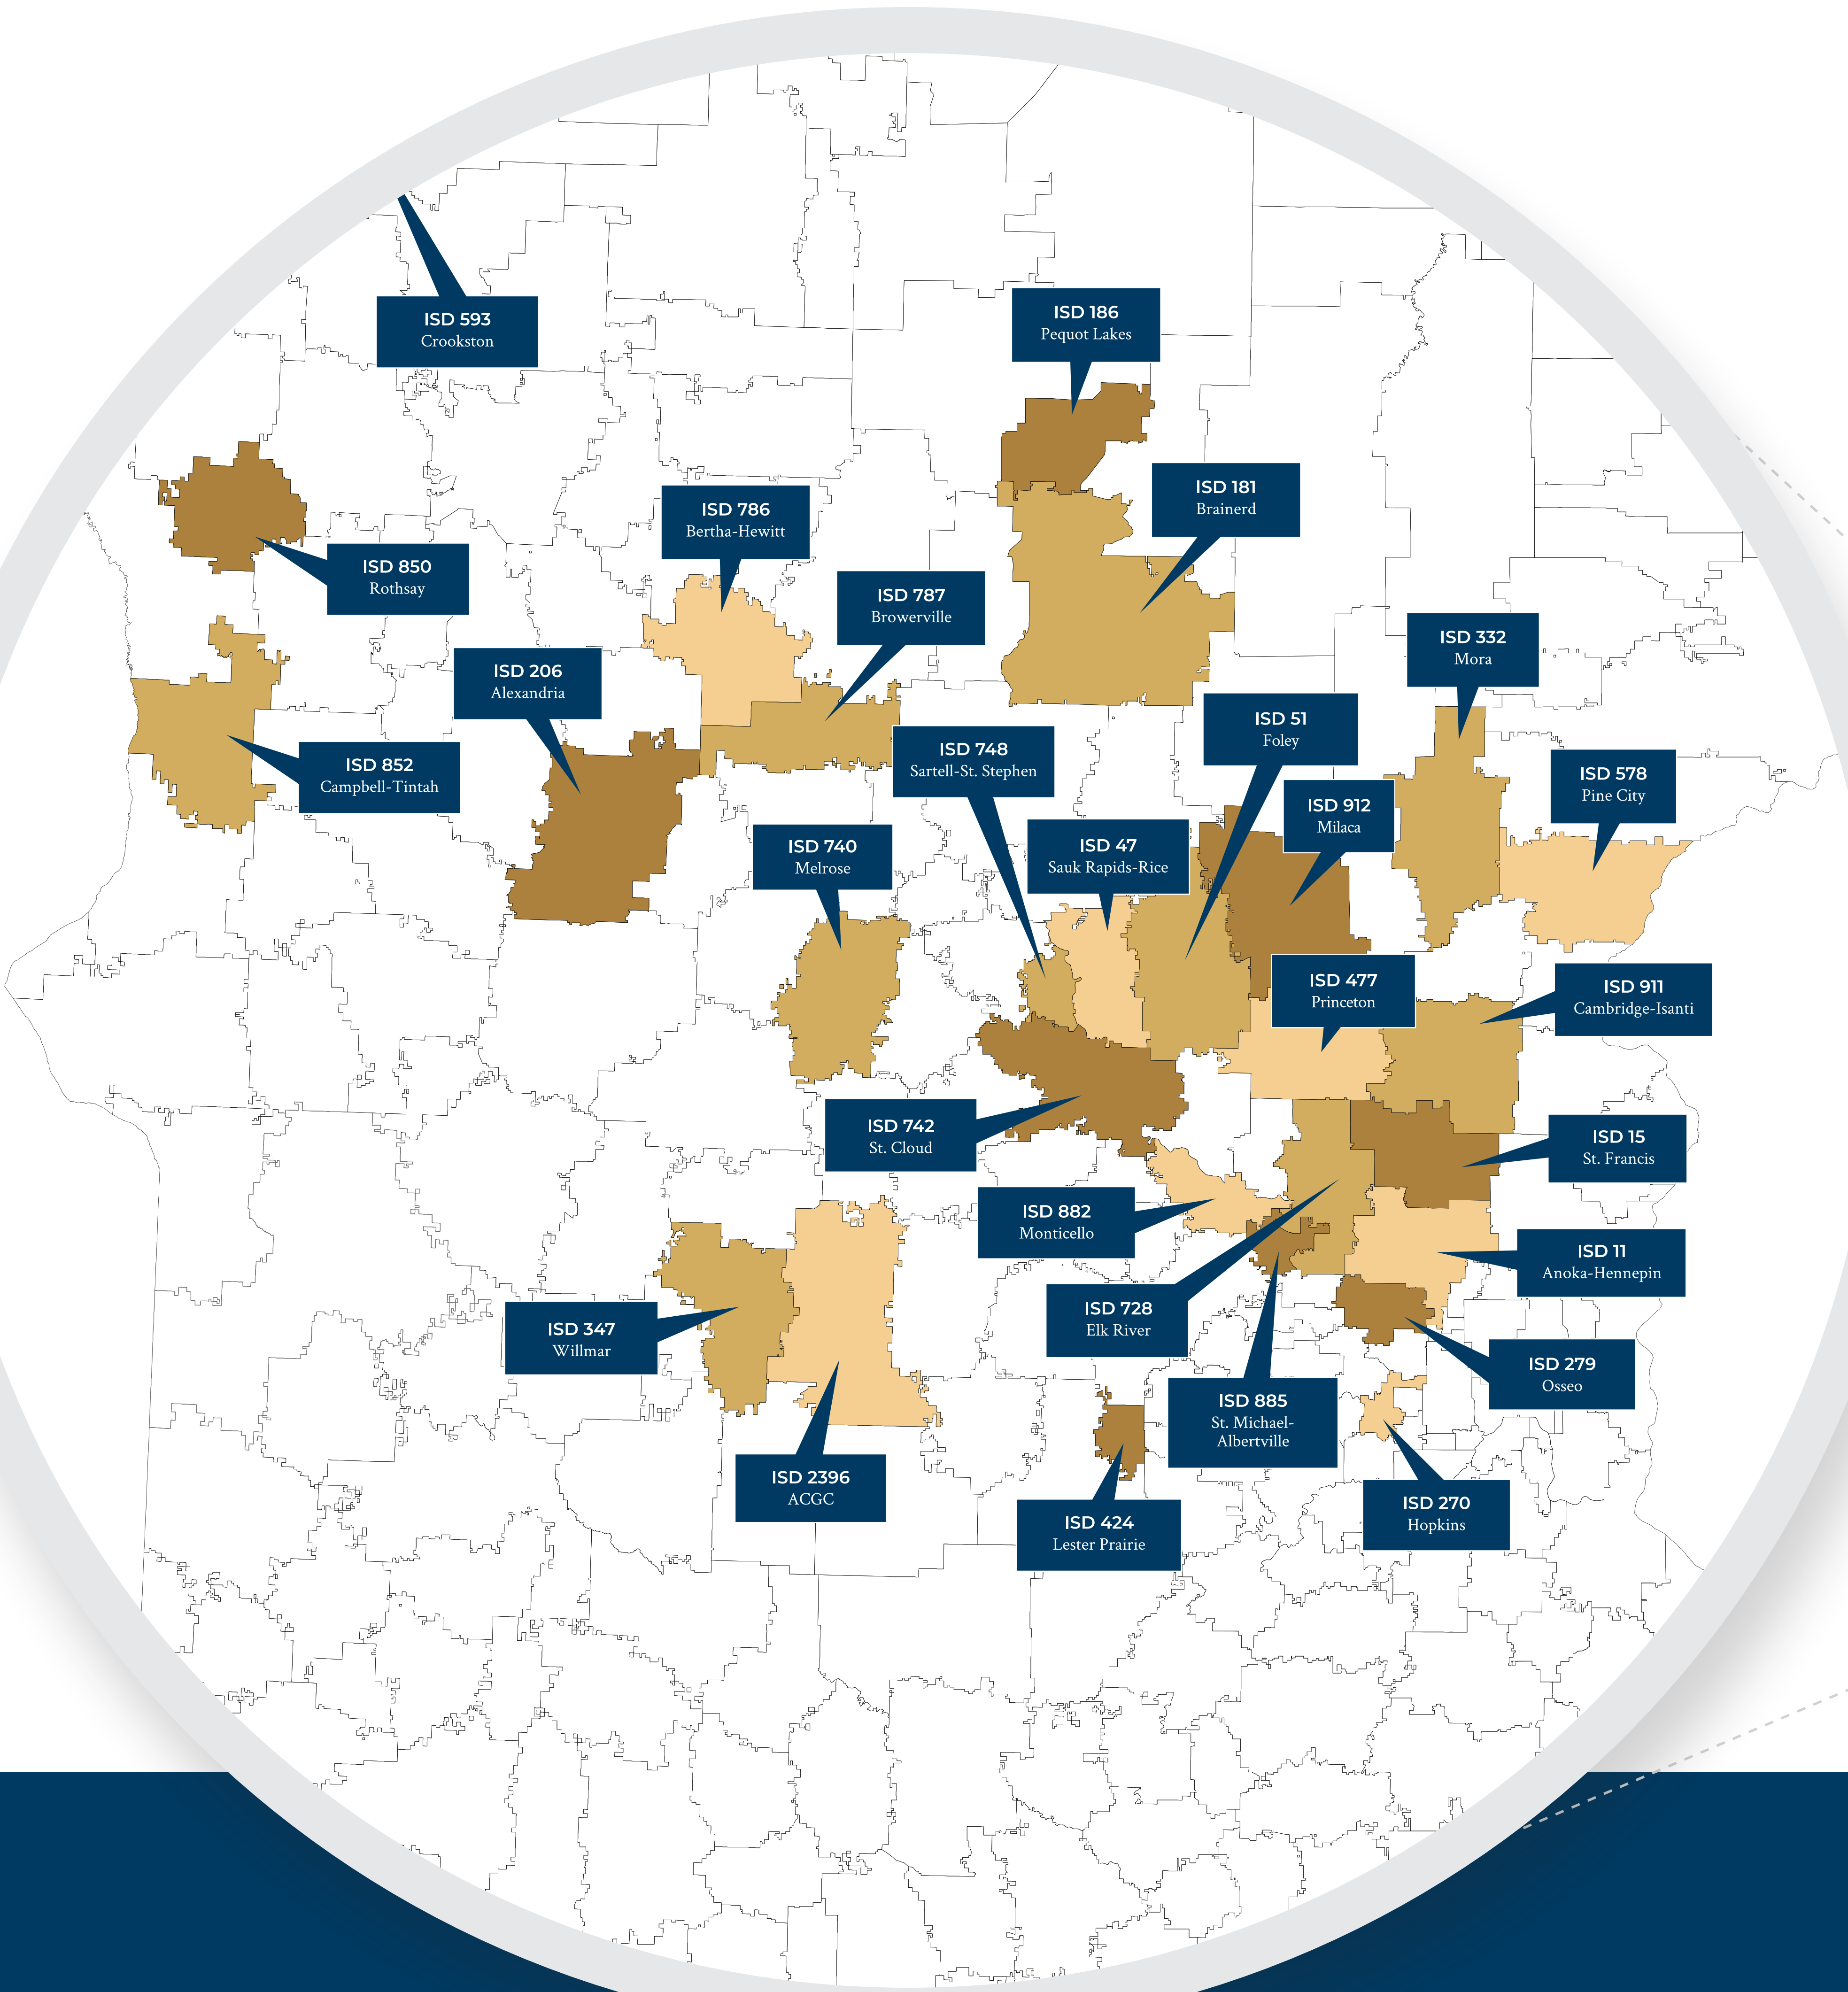

Building Our Community

SCHOOL DISTRICT PROJECT MAP

BCI's team has proudly worked with a number of Minnesota School Districts to build and remodel our local schools.

(320) 393-3185
bciconstruction.us